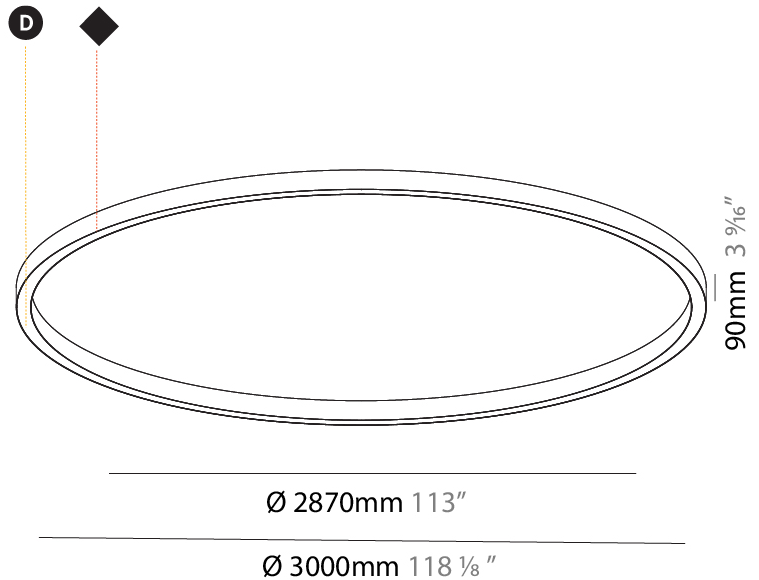

1. To build a product code in our configurator select the specify button on the base model # product page
2. To build a manual product code on this datasheet choose from the options listed below in blue font and add the suffix to the base model #

GENERAL

Series: Glorious
Subseries: Glorious Slim
Brand: Prolicht
Division: Architectural
Mounting Type: Surface
Mounting Location: Ceiling
Subcategory: Ambient

PHYSICAL

Shape: Round
Diameter (mm): 3000
Diameter (in): 118 7/8
Height (mm): 90
Height (in): 3 9/16
Light Distribution: Direct
Weight (kg): 26.284
Weight (lbs): 57.83
Diffuser: PMMA - Opal or Micro-Prism
Fixture Finish: SSR / BKV / CWI / CRY / HAB / LAG / UFT / ITA / RUA / RUR / MIC / FTG / MYG / TWT / LOD / PUS / FRO / FUP / KIA / POP / BLS / SPG / MEY / GOH / GUM / CHC / COM / ABZ / JAG / OBR / MOS / ROR
Fixture Material: Aluminum

ELECTRICAL

Lamp Type: LED (Zhaga Standard)
Input Wattage (W): 224
Total Output Wattage (W): 192
Dimming: Tri-Mode (Non-Dimming and Phase Dimming (120Vac only) and 0-10V Dimming)
Driver Included: Yes
Driver Location: Integrated
Driver Type: Constant Current - Universal
Driver Class: Class 2
Input Voltage (V): 120 - 277
Constant Current (MA): 350

LED

Color Temperature (°K): 3000 / 3500 / 4000
Max. Delivered Lumen (lm): 27160 / 27724 / 28290
CRI: >80 CRI
Efficiency (%): 88.4
Lamp Life (hrs): 50000

OPTICAL

RATINGS AND CERTIFICATIONS

Certified By: Certified for North American Standards
IP rating: IP20