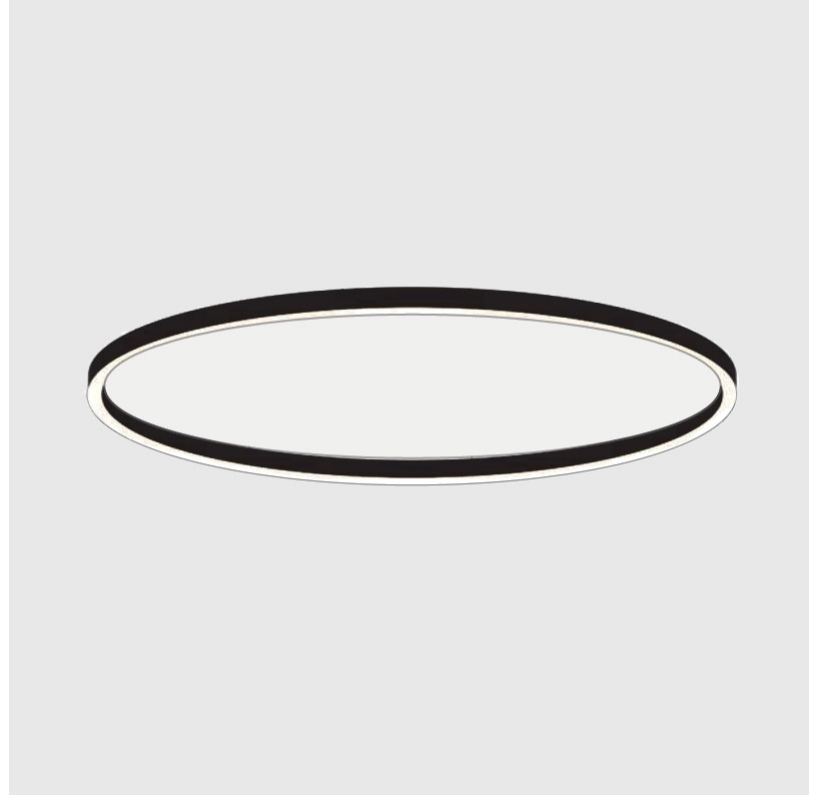

1. To build a product code in our configurator select the specify button on the base model # product page
2. To build a manual product code on this datasheet choose from the options listed below in blue font and add the suffix to the base model #

GENERAL

Series: Glorious
Subseries: Glorious Slim
Brand: Prolicht
Division: Architectural
Mounting Type: Surface
Mounting Location: Ceiling
Subcategory: Ambient

PHYSICAL

Shape: Round
Diameter (mm): 3000
Diameter (in): 118 7/8
Height (mm): 90
Height (in): 3 9/16
Light Distribution: Direct
Weight (kg): 26.284
Weight (lbs): 57.83
Diffuser: PMMA - Opal or Micro-Prism
Fixture Finish: SSR / BKV / CWI / CRY / HAB / LAG / UFT / ITA / RUA / RUR / MIC / FTG / MYG / TWT / LOD / PUS / FRO / FUP / KIA / POP / BLS / SPG / MEY / GOH / GUM / CHC / COM / ABZ / JAG / OBR / MOS / ROR
Fixture Material: Aluminum

ELECTRICAL

Lamp Type: LED (Zhaga Standard)
Input Wattage (W): 224
Total Output Wattage (W): 192
Dimming: Tri-Mode (Non-Dimming and Phase Dimming (120Vac only) and 0-10V Dimming)
Driver Included: Yes
Driver Location: Integrated
Driver Type: Constant Current - Universal
Driver Class: Class 2
Input Voltage (V): 120 - 277
Constant Current (MA): 350

LED

Color Temperature (°K): 3000 / 3500 / 4000
Max. Delivered Lumen (lm): 27160 / 27724 / 28290
CRI: >80 CRI
Efficiency (%): 88.4
Lamp Life (hrs): 50000

OPTICAL

RATINGS AND CERTIFICATIONS

Certified By: Certified for North American Standards
IP rating: IP20