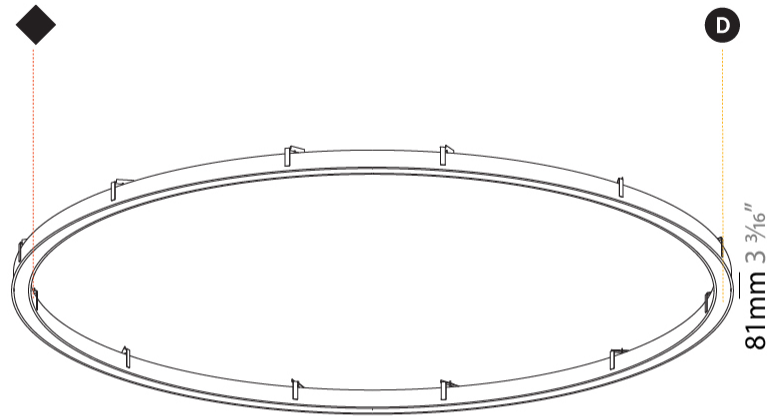

GENERAL

Series: Glorious
 Subseries: Glorious Slim
 Brand: Prolicht
 Division: Architectural
 Mounting Type: Recessed
 Mounting Location: Ceiling
 Subcategory: Ambient

PHYSICAL

Shape: Round
 Diameter (mm): 3016
 Diameter (in): 118 3/4
 Height (mm): 81
 Height (in): 3 3/16
 Min. Recessing Depth (mm): 120
 Min. Recessing Depth (in): 4 3/4
 Light Distribution: Direct
 Weight (kg): 27.132
 Weight (lbs): 59.69
 Diffuser: PMMA - Opal or Micro-Prism
 Fixture Finish: SSR / BKV / CWI / CRY / HAB / LAG / UFT / ITA / RUA / RUR / MIC / FTG / MYG / TWT / LOD / PUS / FRO / FUP / KIA / POP / BLS / SPG / MEY / GOH / GUM / CHC / COM / ABZ / JAG / OBR / MOS / ROR
 Fixture Material: Aluminum
 Cut-out Measurements: 3007mm / 118 3/8" x 2863mm / 112 11/16"

Ø 2854mm 112 3/8"
 Ø 3016mm 118 3/4"

3007mm x 2863mm 118 3/8" x 112 11/16"	120mm 4 3/4"	10 - 30mm 3/8" - 1 3/16"	

PROJECT	
TYPE	
SPECIFIER	
QUANTITY	
DATE	

GLORIOUS SLIM SURFACE

A3D020-

base number	LED Dimming	Color Temperature	Finishes (Diamond)	Diffuser Options
-------------	-------------	-------------------	--------------------	------------------

GENERAL

Series: Glorious
 Subseries: Glorious Slim
 Brand: Prolicht
 Division: Architectural
 Mounting Type: Surface
 Mounting Location: Ceiling
 Subcategory: Ambient

PHYSICAL

Shape: Round
 Diameter (mm): 3000
 Diameter (in): 118 7/8
 Height (mm): 90
 Height (in): 3 9/16
 Light Distribution: Direct
 Weight (kg): 26.284
 Weight (lbs): 57.83
 Diffuser: PMMA - Opal or Micro-Prism
 Fixture Finish: SSR / BKV / CWI / CRY / HAB / LAG / UFT / ITA / RUA / RUR / MIC / FTG / MYG / TWT / LOD / PUS / FRO / FUP / KIA / POP / BLS / SPG / MEY / GOH / GUM / CHC / COM / ABZ / JAG / OBR / MOS / ROR
 Fixture Material: Aluminum